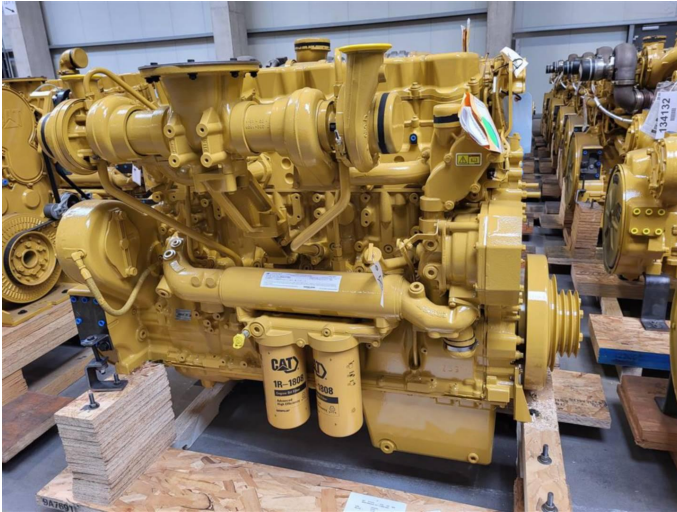

CAT C18

<https://www.zepelin-powersystems.com/de/en/>

Holger Uphoff
Phone: +49 4213877560
Mobile: +49 15209057498
holger.uphoff@zepelin.com

Artem Büsing
Phone: +49 4213877566
Mobile: +49 1712322285
artem.buesing@zepelin.com

Availability	Available
Certification	No Certification
Code	NCR
Running Hours	0 h
Serial Number	WRH
Status	Used
G-Number	M130617
Year	2.023
Manufacturer	CAT
Power Dual	
Power Fuel	
Frequency	Hz
Power	kW
Rating	kVA
Type	
Speed	RPM
Weight	kgs
Voltage	V
Postal Code	28.217
City	Bremen
Country	DE

This offer is without obligation. The offer is based on our General Terms and Conditions of Sale and Delivery. Changes to equipment and accessories required for technical reasons may be made at any time. Subject to errors, changes and intermediate sale. Statutory value-added tax shall be added to all price.